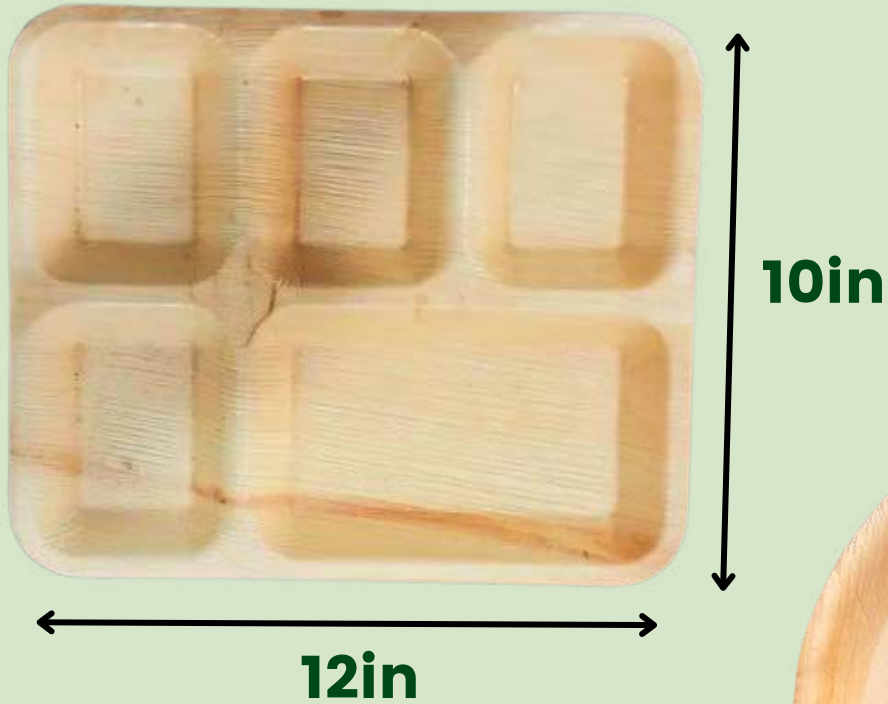

Round Plates

100%
Natural

Shallow Plates

12in

10in

8in

Deep Plates

12in

10in

Square Plates

100%
Natural

10in

8in

6in

4in

Plate Size Comparison

Areca Round Bowls

100%
Natural

5in

4in

3.5in

Compartment Plates

100%
Natural

12in 5 Compartment

12in 4 Compartment

Rectangle Tray

100%
Natural

Grab n Go

Lid Containers

100%
Natural

Paper Cups

Safe Bio Coatings