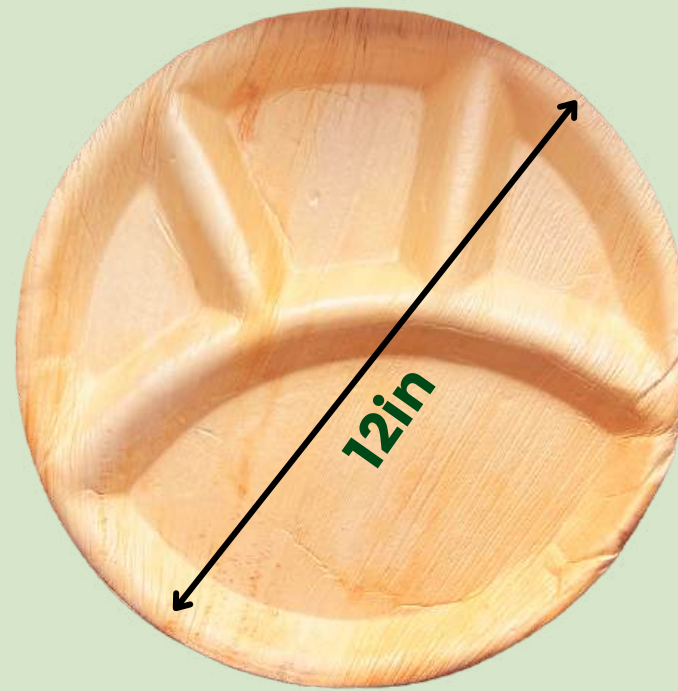

Round Plates

100%
Natural

Shallow Plates

12in

10in

8in

Deep Plates

12in

10in

Square Plates

100%
Natural

10in

8in

6in

4in

Plate Size Comparison

Areca Round Bowls

100%
Natural

5in

4in

3.5in

Compartment Plates

100%
Natural

12in 5 Compartment

12in 4 Compartment

Rectangle Tray

100%
Natural

Grab n Go

Lid Containers

100%
Natural

Paper Cups

Safe Bio Coatings