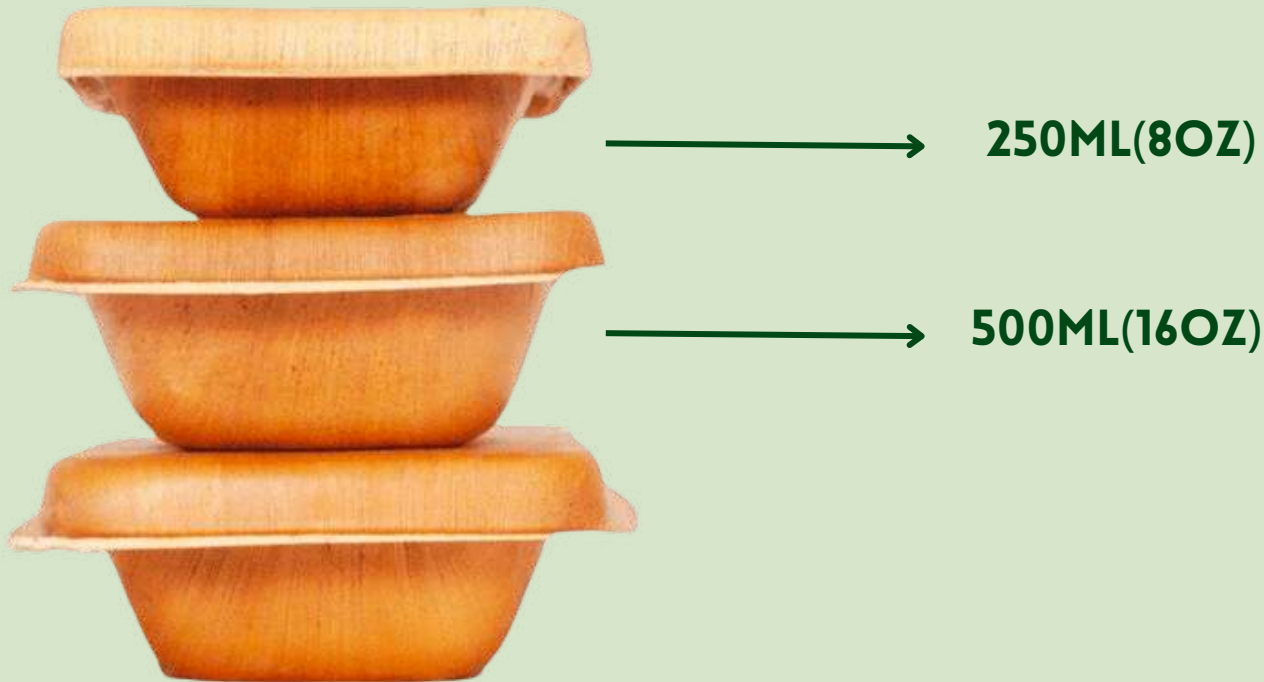

10in

Square Plates

100%
Natural

10in

8in

6in

4in

Plate Size Comparison

Areca Round Bowls

100%
Natural

5in

4in

3.5in

Compartment Plates

100%
Natural

12in 5 Compartment

12in 4 Compartment

Rectangle Tray

100%
Natural

Grab n Go

Lid Containers

100%
Natural

Paper Cups

Safe Bio Coatings